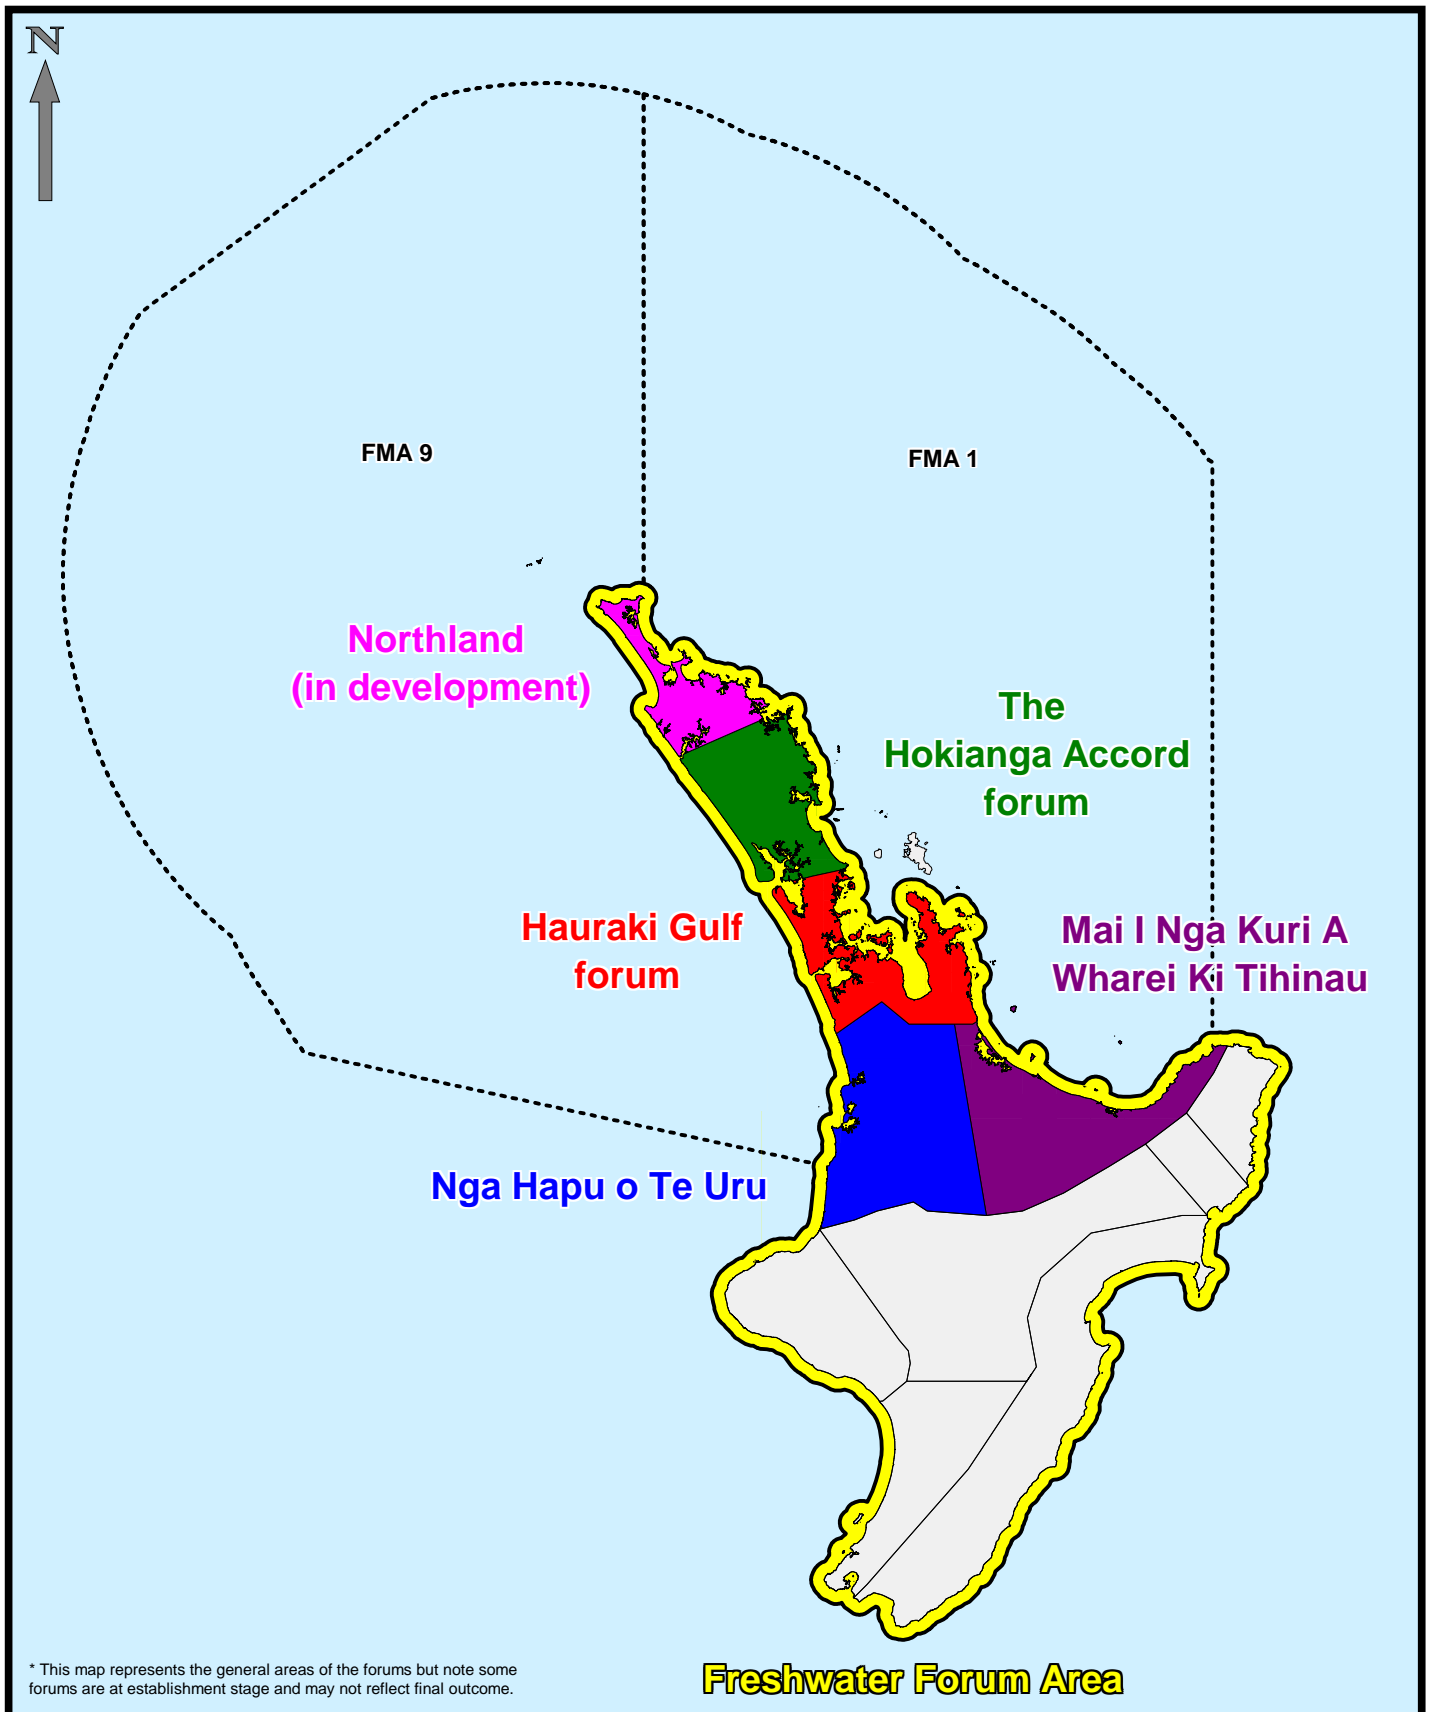

Northern Inshore Iwi Fisheries Regional Forums

Ministry of
Fisheries
Te Tautlaki i nga tini a Tangaroa

Ref: 2006_47
Projection: WGS84
Date: 04 May 2006
Produced by: Research Data Management

Northern Inshore area
(= FMA1 and FMA9)

Other North Island
forum areas (not included)